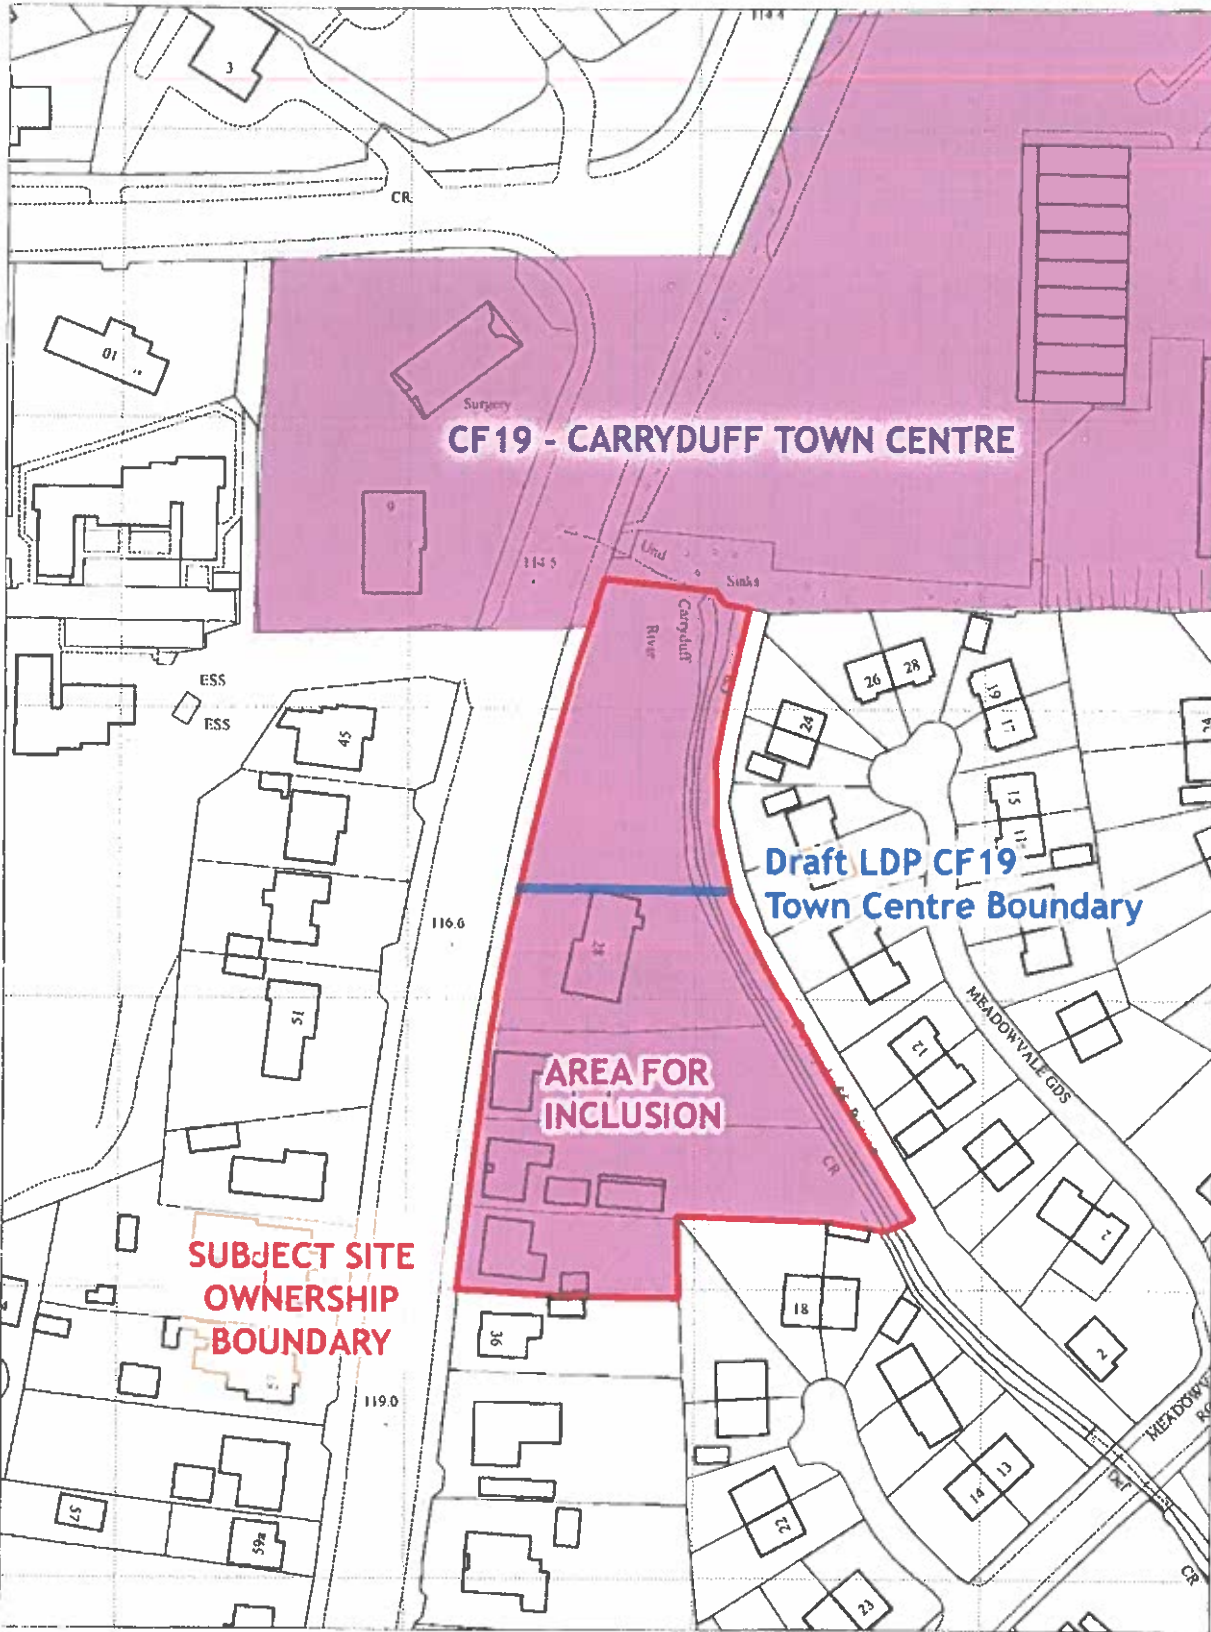

This map relates to the following address or grid reference

28, BALLYNAHINCH ROAD, , CARRYDUFF, MEALOUGH, BT08 8DL

COPYRIGHT STATEMENT
Except as otherwise permitted under the Copyright Designs and Patents Act 1988 this map may only be reproduced, stored or transmitted in any form or by any means, with the permission of Land & Property Services.

Every care has been taken to ensure accuracy in the compilation of this map at the time of publication. Land & Property Services cannot, however, accept responsibility for errors or omissions and when such are brought to our attention, the amendment of any future publication shall be entirely at our discretion. Ordnance Survey of Northern Ireland and ACEmap are registered trademarks of the Department of Finance and Personnel.